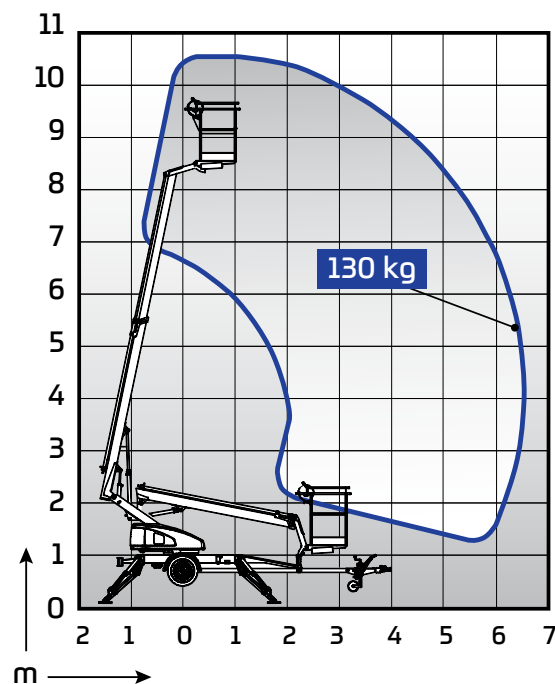

Meet

DINO 105TL

DINO® TRAILER MOUNTED MEWPs

Standard features in DINO 105TL:

- Ultra-light, total weight only 955 kg
- Simple, easy to use
- Easy to maintain
- 1-person steel basket, capacity 130 kg
- Reliable and safe

Options available for DINO 105TL:

- Driving system; easy to move at work site
- Outrigger support indicator
- Extra outrigger pads 300 x 300 x 30 mm + bracket
- Spare wheel
- Special color

Technical data

	105TL
Max. working height	10.50 m
Max. platform height	8.50 m
Max. outreach	6.50 m
Support width	3.25 / 3.50 m
Lifting capacity	130 kg
Basket size	0.75 x 0.80 m
Boom rotation	+/- 355°
Boom control	2-speed
Transport length	5.45 m
Transport width	1.49 m
Transport height	1.98 m
Weight	955 kg
Driving system	opt.
AC socket in the basket x 2	std
Electric motor 110/230VAC	std